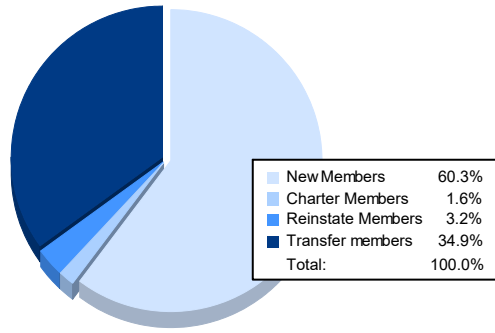

Year	New Clubs	Dropped Clubs	Gain/ Loss Clubs	New Members	Charter Members	Reinstate Members	Transfer Members	Total Member Added	Total Members Dropped	Gain/ Loss Members
2016-2017	0	0	0	96	2	1	7	106	136	-30
2017-2018	0	0	0	97	2	1	10	110	179	-69
2018-2019	0	0	0	71	2	3	7	83	180	-97
2019-2020	0	0	0	74	2	1	5	82	170	-88
2020-2021	0	1	-1	38	1	2	22	63	140	-77
<b>Average</b>	<b>0</b>	<b>0</b>	<b>0</b>	<b>75</b>	<b>2</b>	<b>2</b>	<b>10</b>	<b>89</b>	<b>161</b>	<b>-72</b>

### Membership Composition June 2021 Cumulative