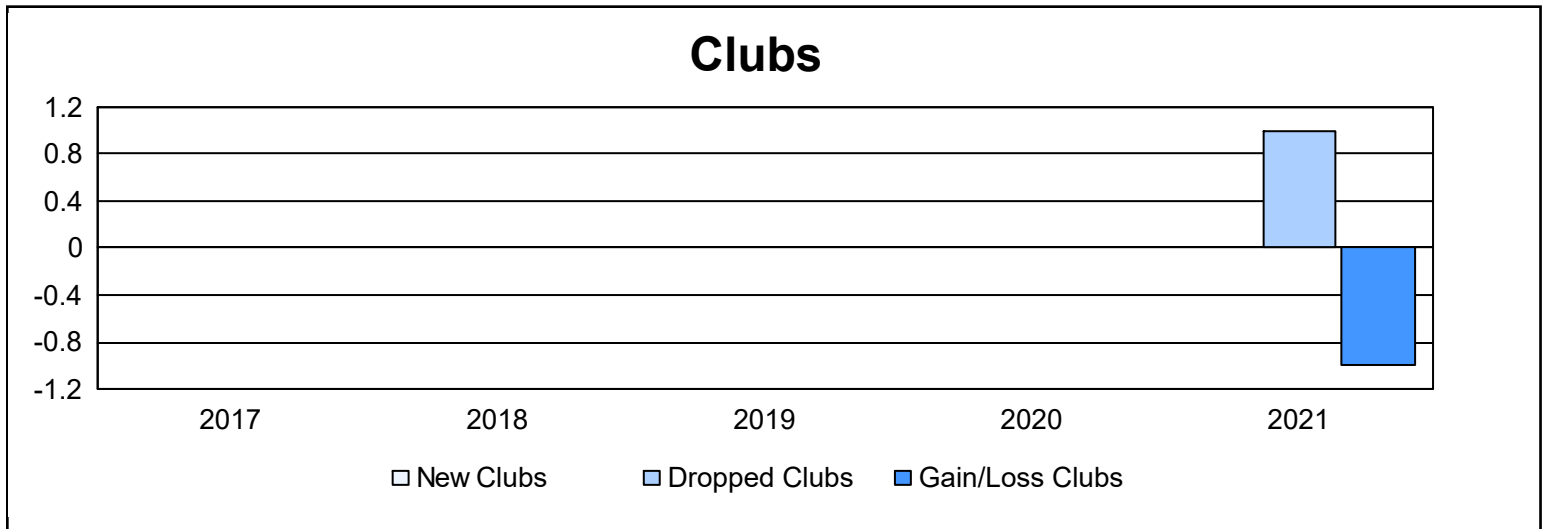

Year	New Clubs	Dropped Clubs	Gain/ Loss Clubs	New Members	Charter Members	Reinstate Members	Transfer Members	Total Member Added	Total Members Dropped	Gain/ Loss Members
2016-2017	0	0	0	96	2	1	7	106	136	-30
2017-2018	0	0	0	97	2	1	10	110	179	-69
2018-2019	0	0	0	71	2	3	7	83	180	-97
2019-2020	0	0	0	74	2	1	5	82	170	-88
2020-2021	0	1	-1	38	1	2	22	63	140	-77
<b>Average</b>	<b>0</b>	<b>0</b>	<b>0</b>	<b>75</b>	<b>2</b>	<b>2</b>	<b>10</b>	<b>89</b>	<b>161</b>	<b>-72</b>

### Membership Composition June 2021 Cumulative