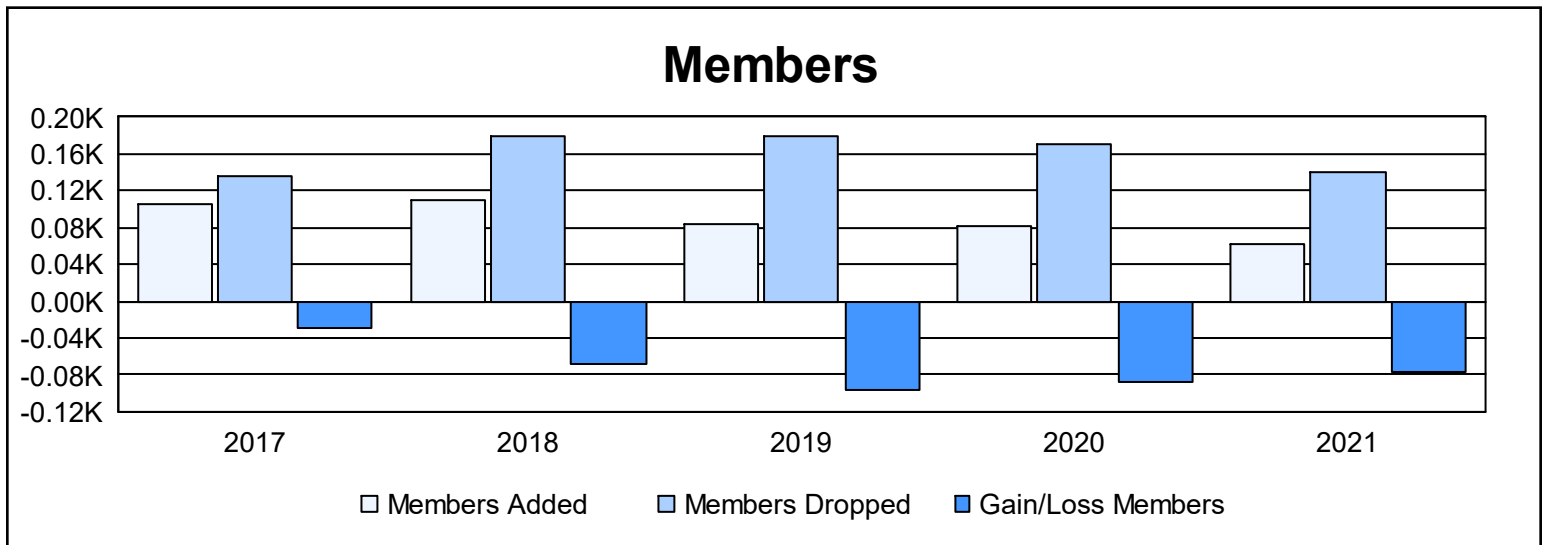

Year	New Clubs	Dropped Clubs	Gain/ Loss Clubs	New Members	Charter Members	Reinstate Members	Transfer Members	Total Member Added	Total Members Dropped	Gain/ Loss Members
2016-2017	0	0	0	96	2	1	7	106	136	-30
2017-2018	0	0	0	97	2	1	10	110	179	-69
2018-2019	0	0	0	71	2	3	7	83	180	-97
2019-2020	0	0	0	74	2	1	5	82	170	-88
2020-2021	0	1	-1	38	1	2	22	63	140	-77
<b>Average</b>	<b>0</b>	<b>0</b>	<b>0</b>	<b>75</b>	<b>2</b>	<b>2</b>	<b>10</b>	<b>89</b>	<b>161</b>	<b>-72</b>

### Membership Composition June 2021 Cumulative